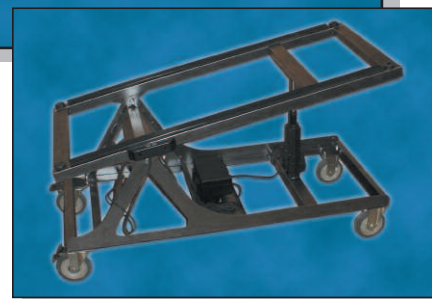

# Powered Casket Truck

## Model CTP500

- Professional appearance
- Lightweight, but durable
- Solves many casket loading problems
- Powered system elevates front of casket up to 34" high
- Great for one person operation
- Silver vein finish
- 5" casters