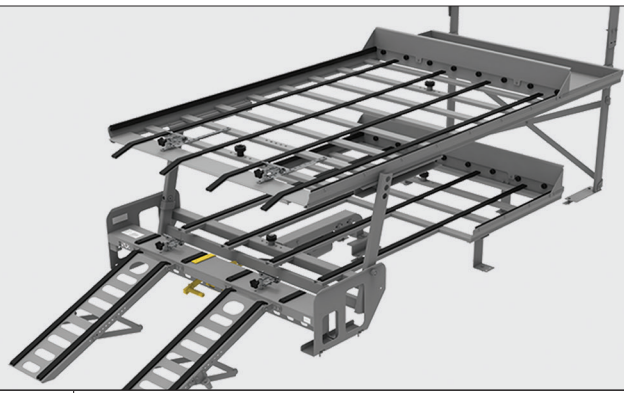

DD4000

Casket Transporter

VEHICLE SPECIFICATIONS

Dodge Promaster	159 EXT High	159" Wheelbase Bulkhead Required Professional Install Recommended
Nissan NV	1500 High	Bulkhead Required Professional Install Recommended
	2500 High	
	3500 High	
Mercedes Benz Sprinter 2500	144 Low	144" or 177" Wheelbase Bulkhead Required Professional Install Recommended
	144 High	
	170 Low	
	170 EXT High	

NOTE: The DD4000 will not fit in cargo vans with rear air conditioner units installed.

CONTACT US TODAY

If you have any questions about the vehicles please call Link Customer Service at 1-800-248-3057.